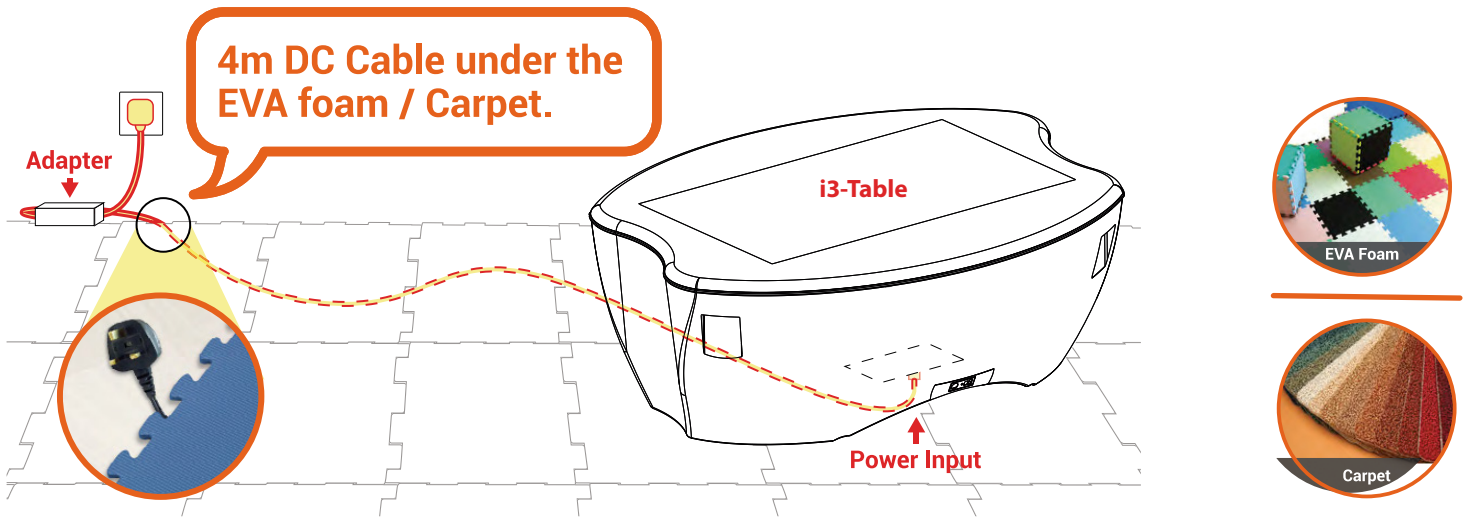

Recommended installation on-site

success case